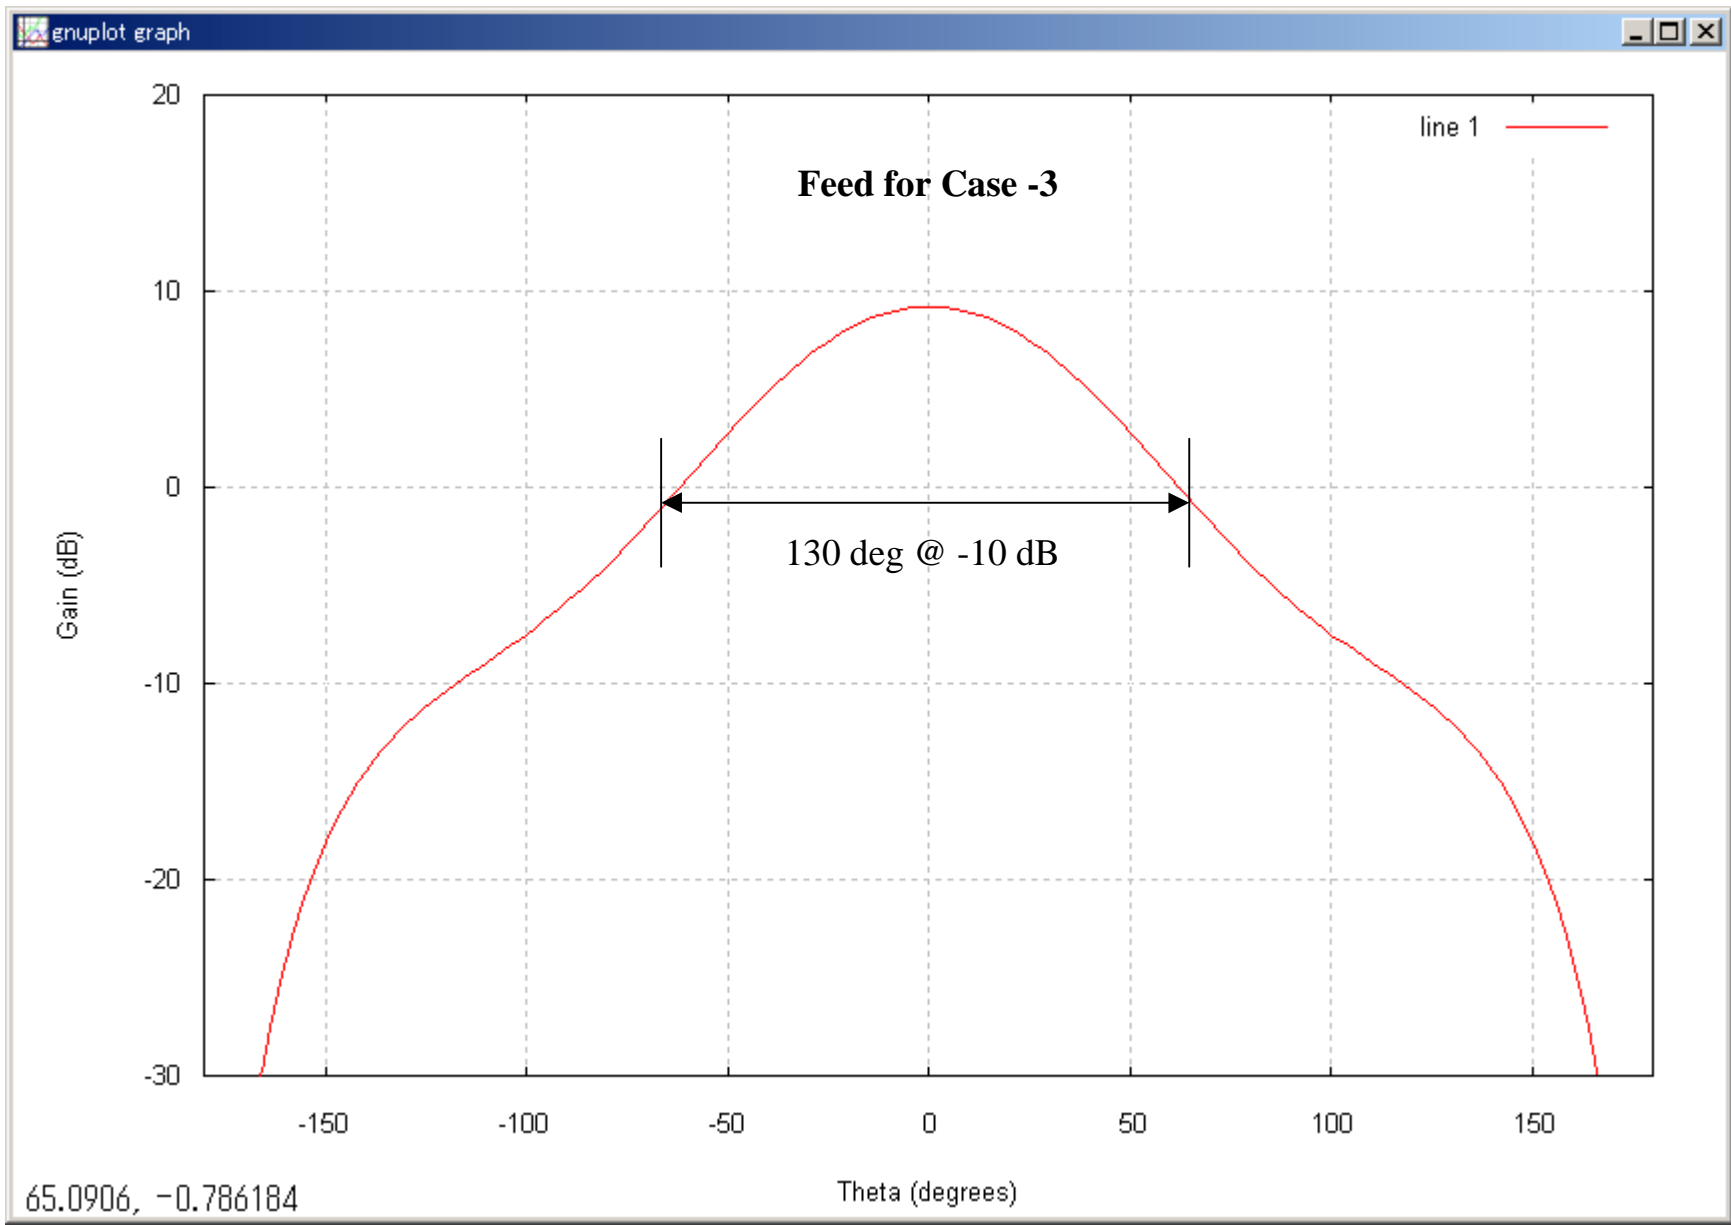

Coordinate

(C) 2004 Yoshiyuki Takeyasu / JA6XKQ

(C) 2004 Yoshiyuki Takeyasu / JA6XKQ