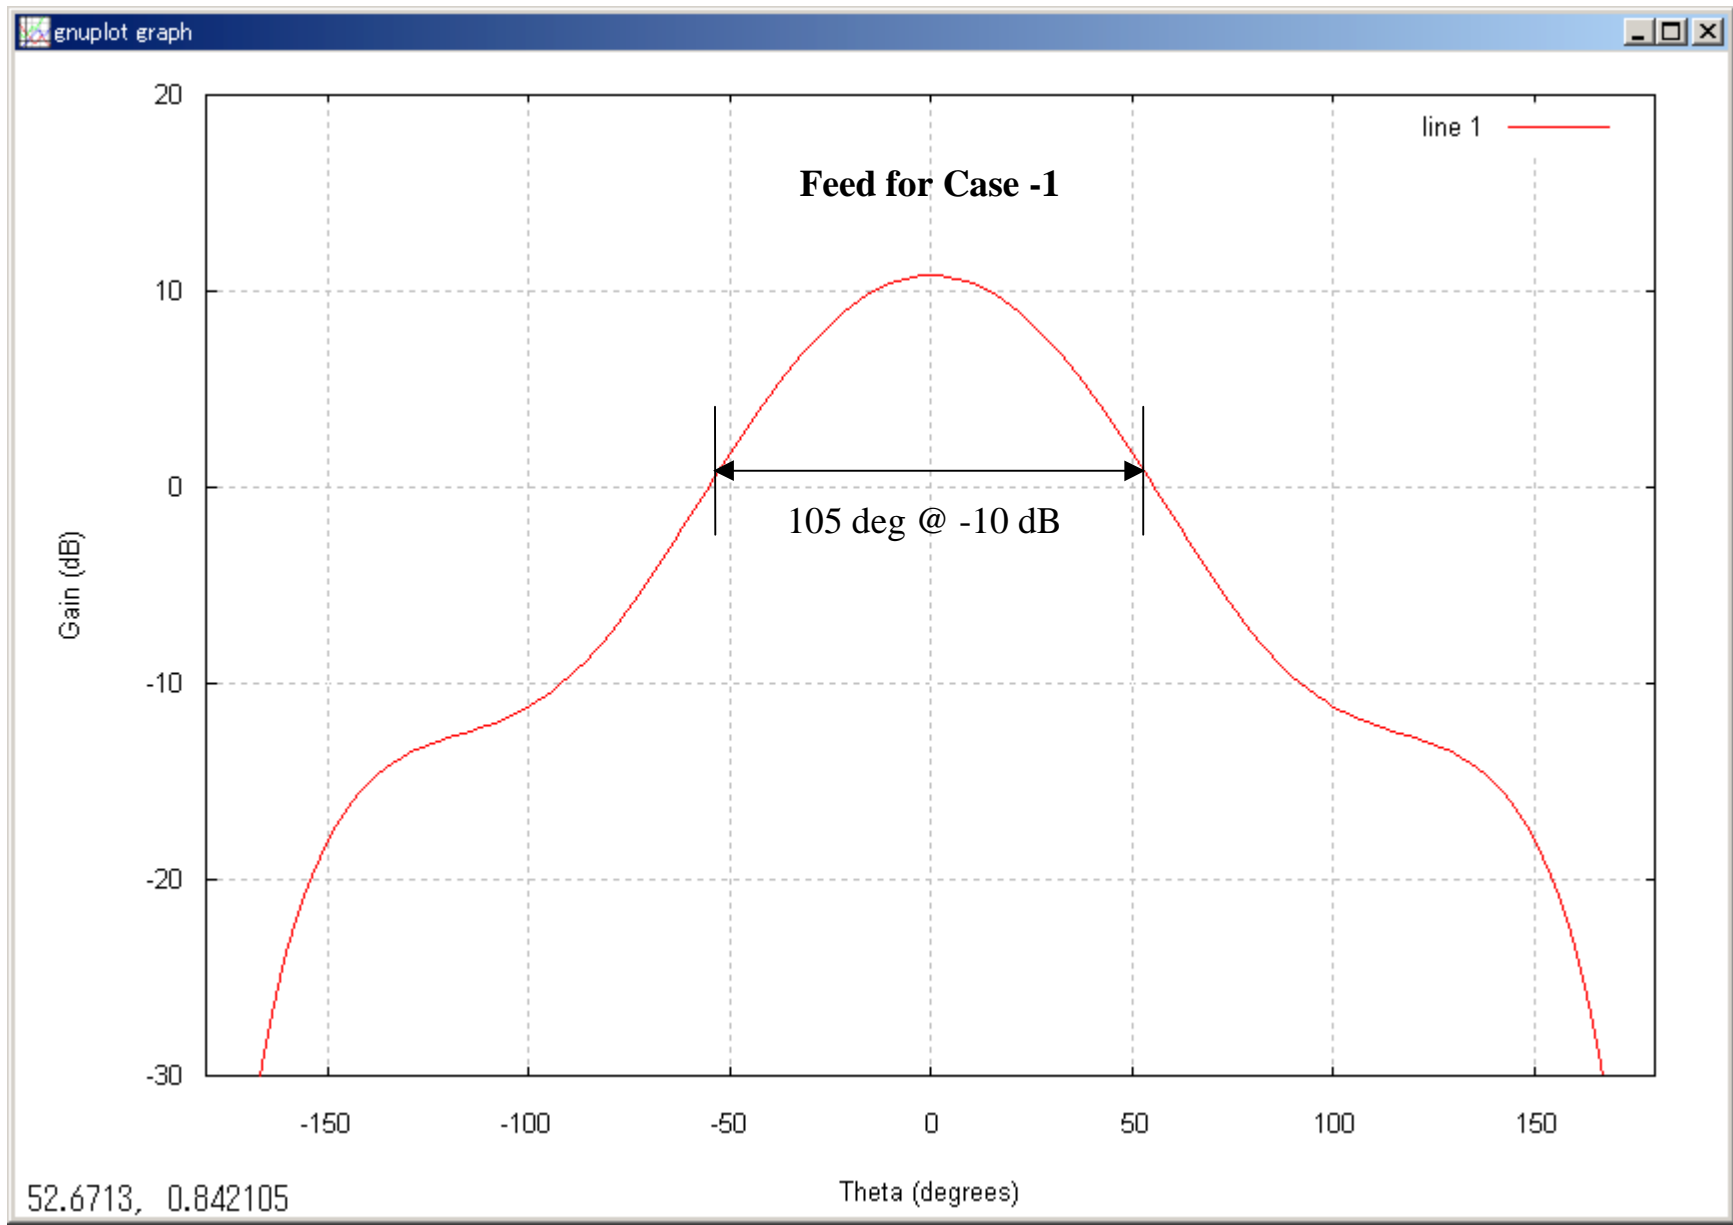

Coordinate

(C) 2004 Yoshiyuki Takeyasu / JA6XKQ

(C) 2004 Yoshiyuki Takeyasu / JA6XKQ