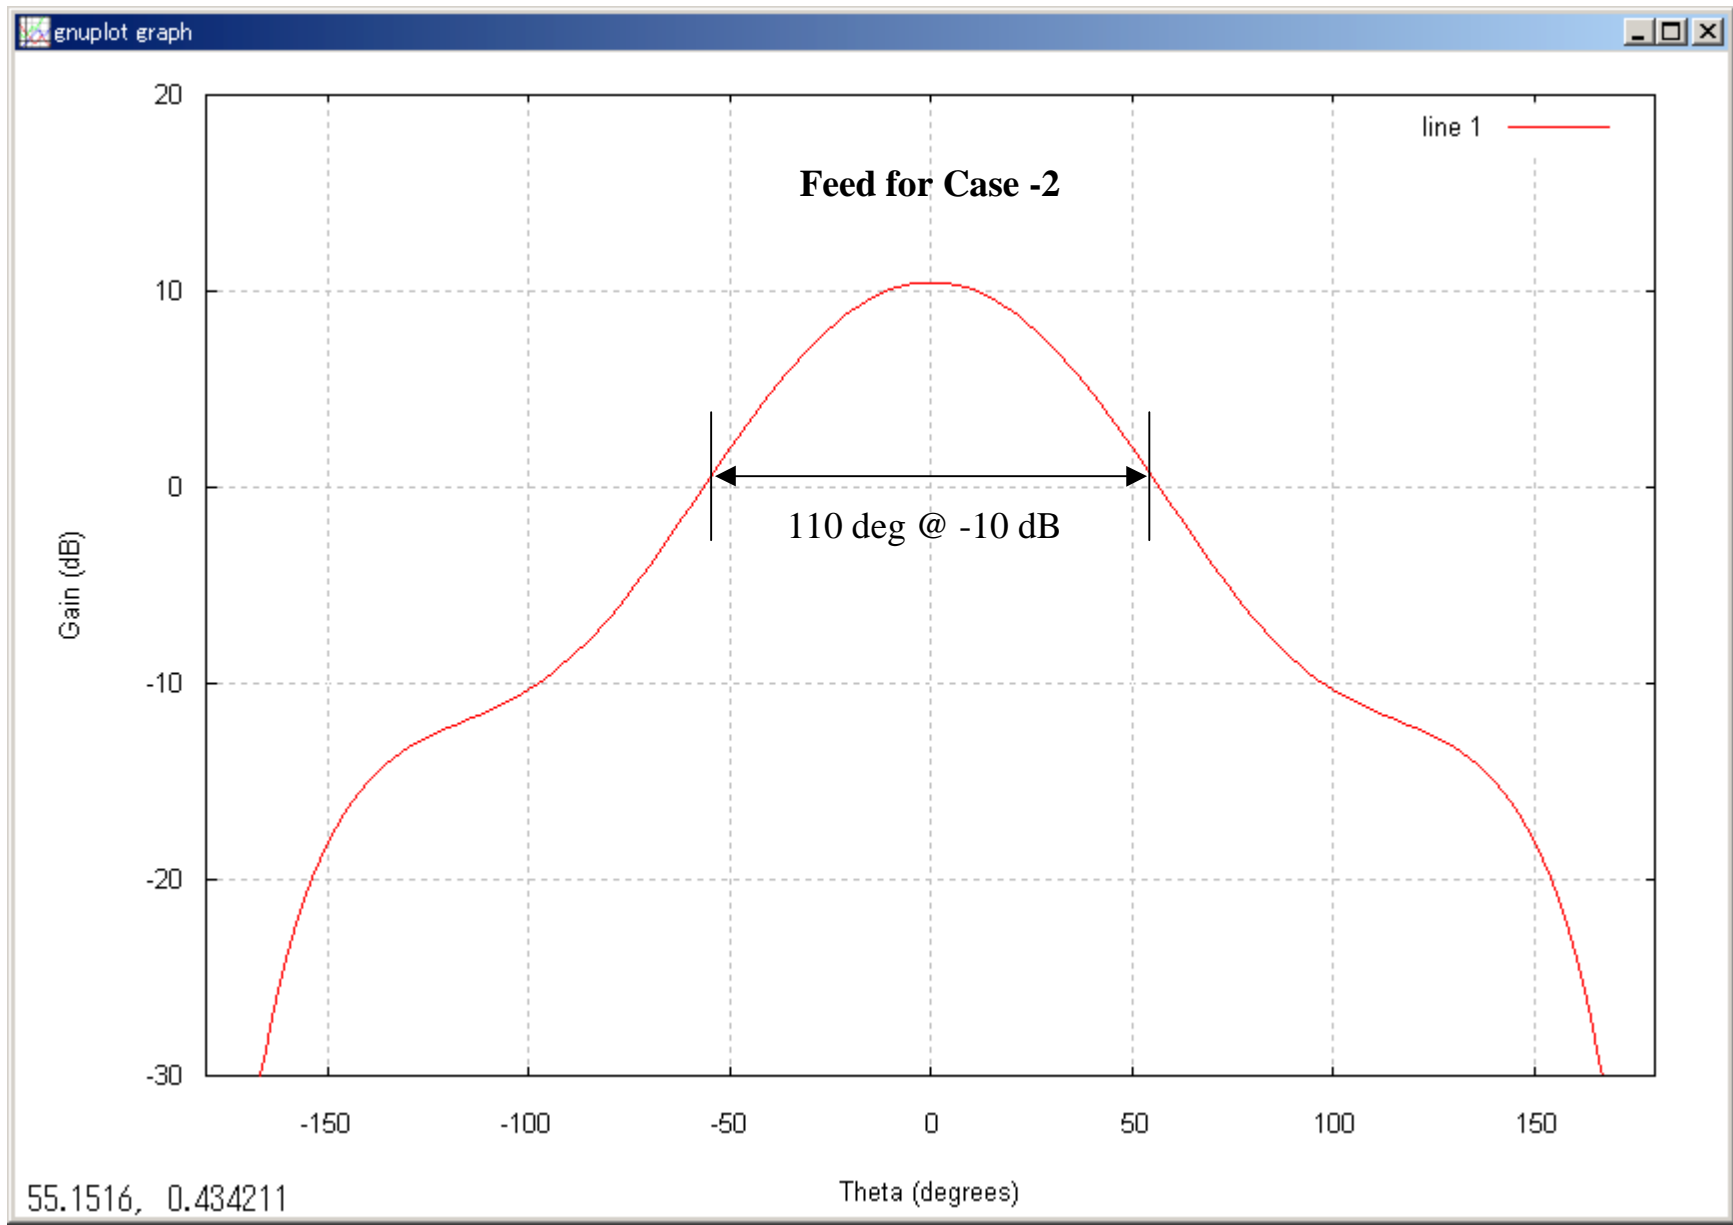

Coordinate

(C) 2004 Yoshiyuki Takeyasu / JA6XKQ

(C) 2004 Yoshiyuki Takeyasu / JA6XKQ