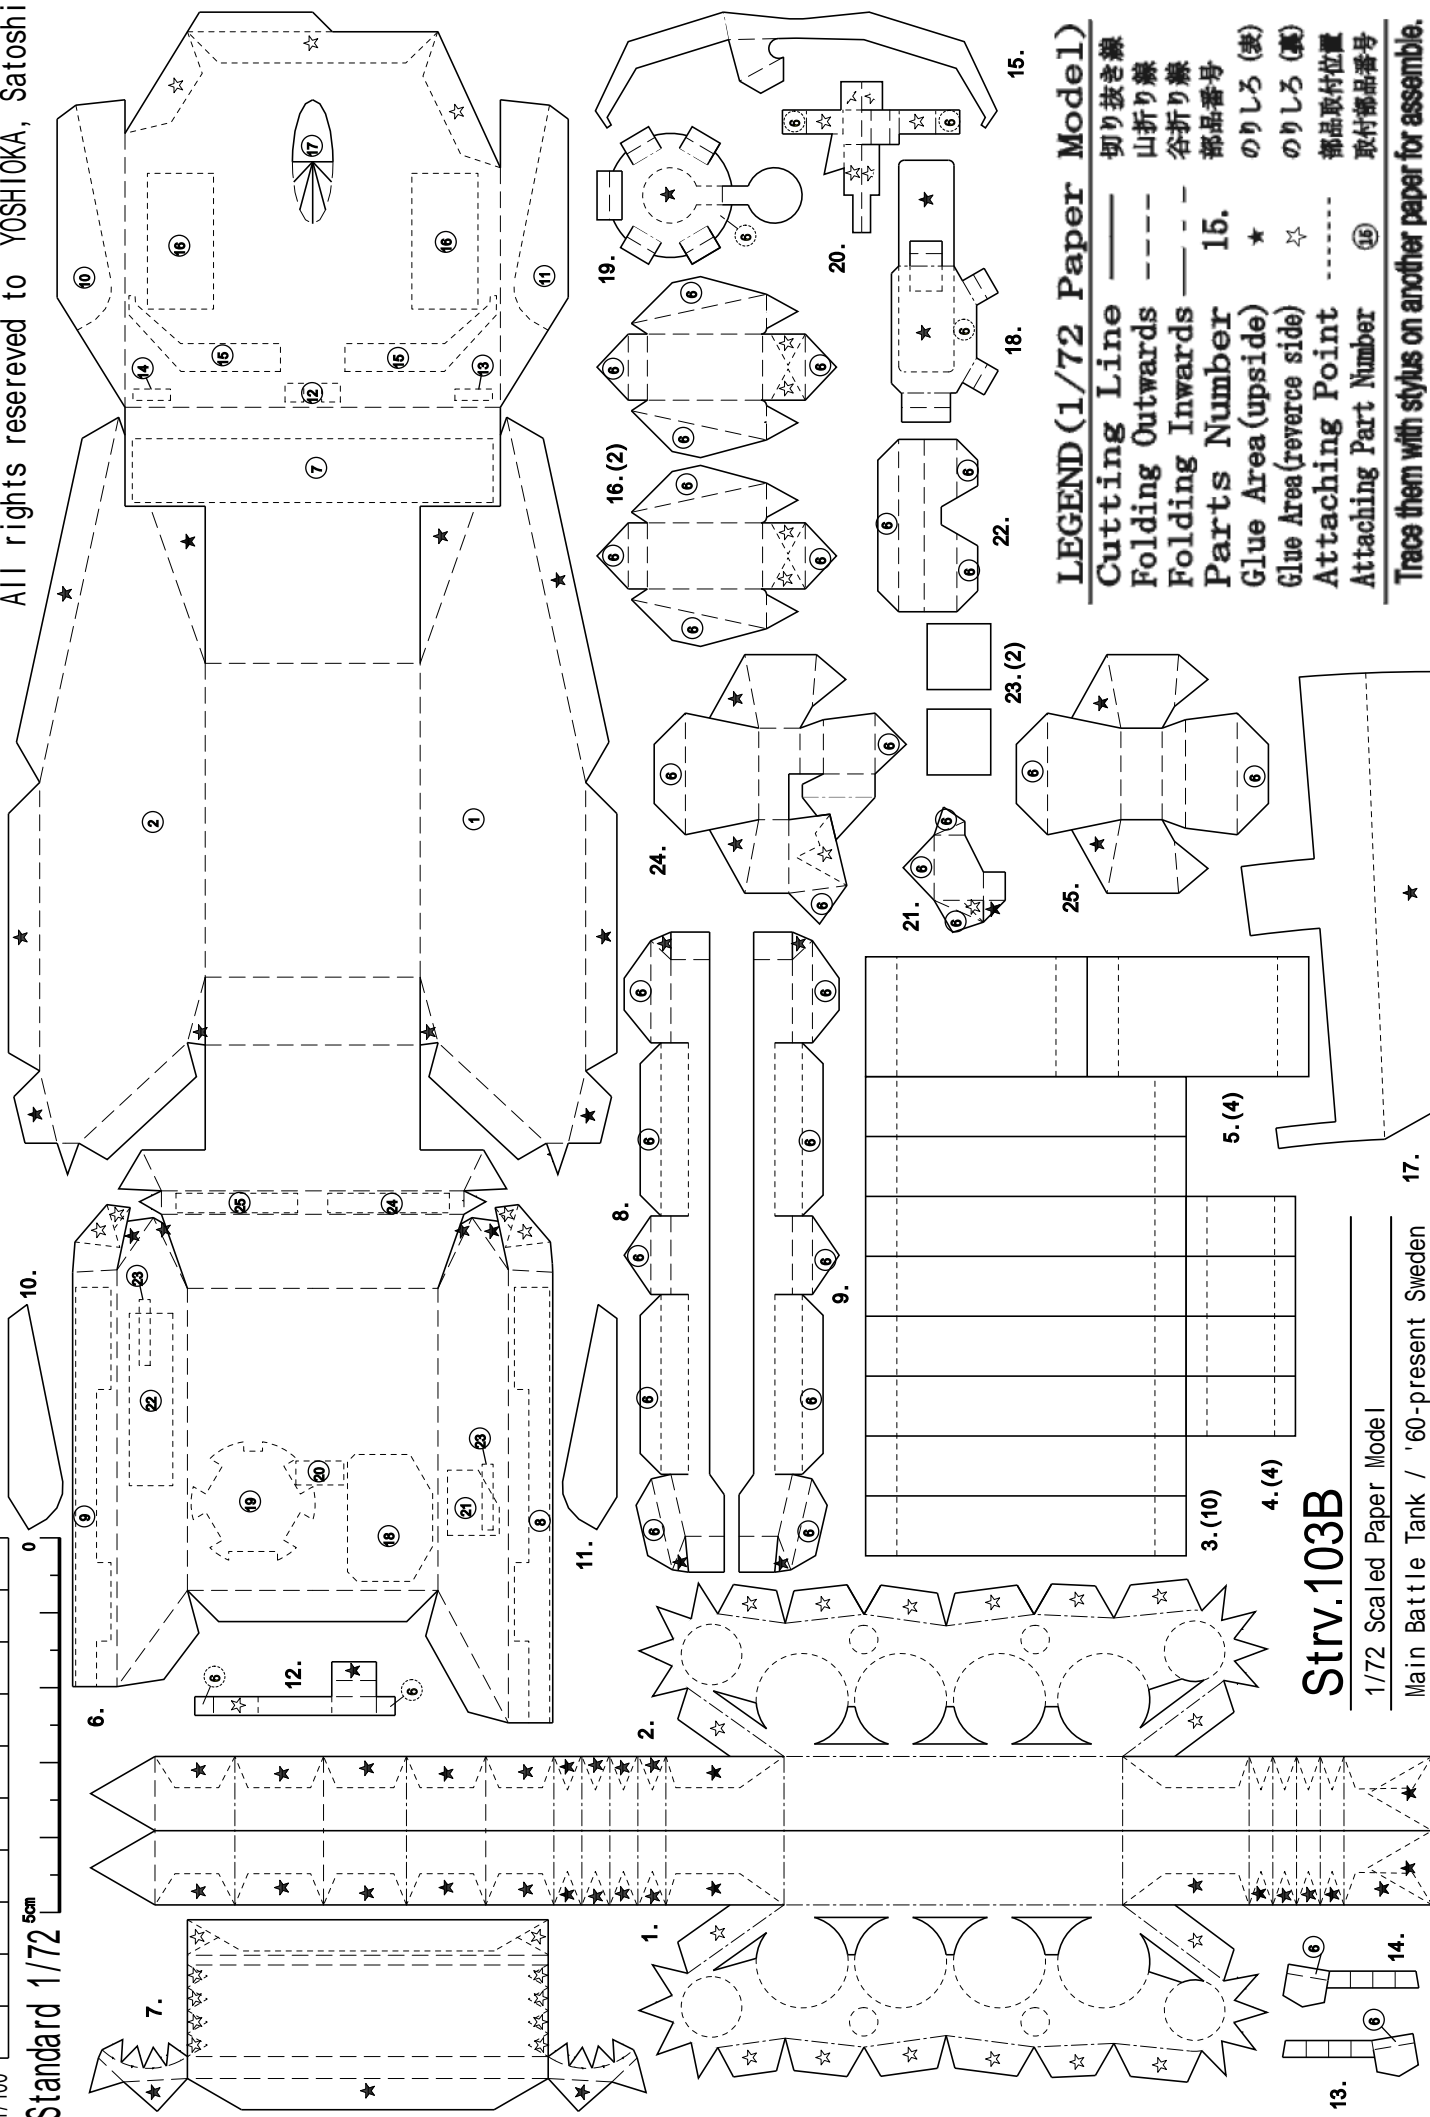

1/100

Standard 1/72

All rights reserved to YOSHIOKA, Satoshi.

LEGEND (1/72 Paper Model)

- Cutting Line — 切り抜き線
- Folding Outwards - - - 山折り線
- Folding Inwards - - - 谷折り線
- Parts Number 15. 部品番号
- Glue Area (upside) ★ のりしろ (表)
- Glue Area (reverse side) ☆ のりしろ (裏)
- Attaching Point - - - 部品取付位置
- Attaching Part Number ⑮ 取付部品番号

Strv.103B

1/72 Scaled Paper Model

Main Battle Tank / '60-present Sweden

17.

Trace them with stylus on another paper for assemble.