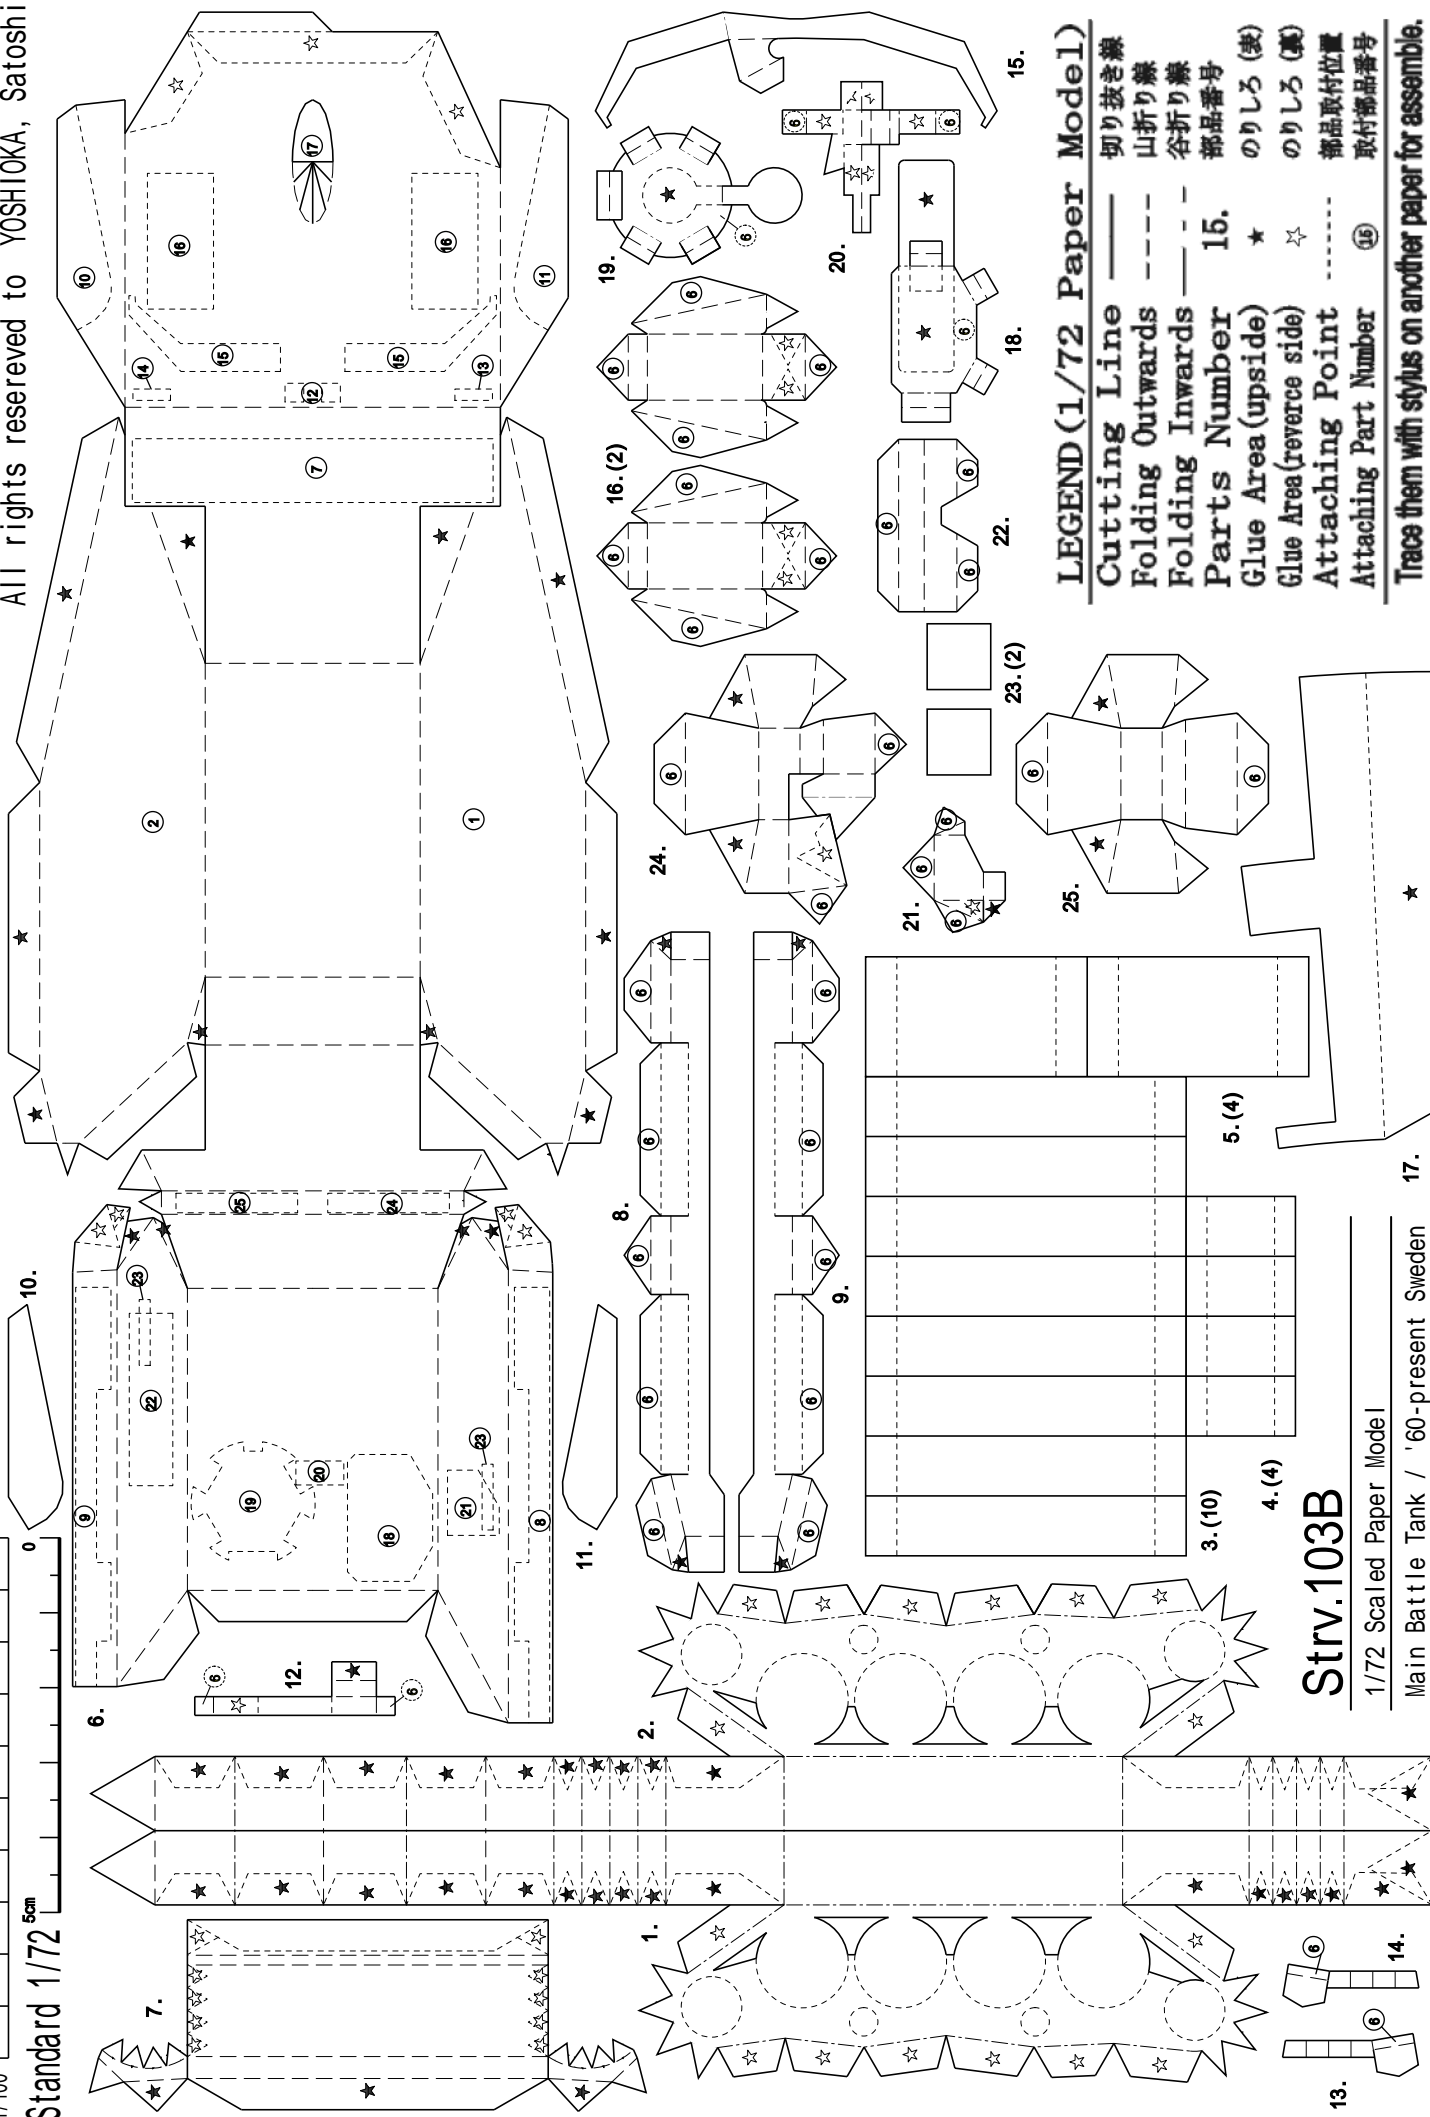

1/100

Standard 1/72

All rights reserved to YOSHIOKA, Satoshi.

**LEGEND (1/72 Paper Model)**

- Cutting Line — 切り抜き線
- Folding Outwards - - - 山折り線
- Folding Inwards - - - 谷折り線
- Parts Number 15. 部品番号
- Glue Area (upside) ★ のりしろ (表)
- Glue Area (reverse side) ☆ のりしろ (裏)
- Attaching Point - - - 部品取付位置
- Attaching Part Number ⑮ 取付部品番号

**Strv.103B**

1/72 Scaled Paper Model  
Main Battle Tank / '60-present Sweden

Trace them with stylus on another paper for assemble.