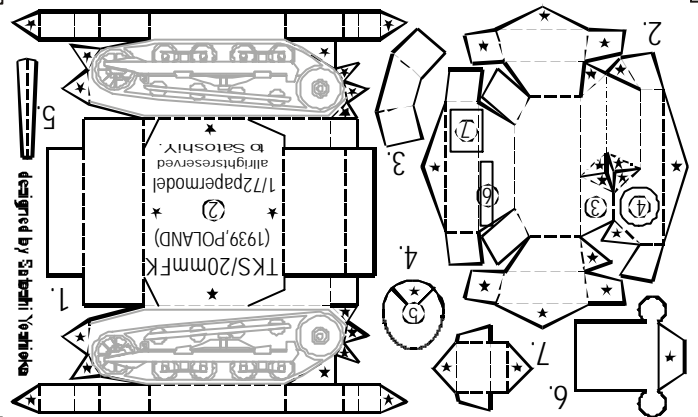

TKS/20mmFK
1939,POLAND
1/72Papermodel