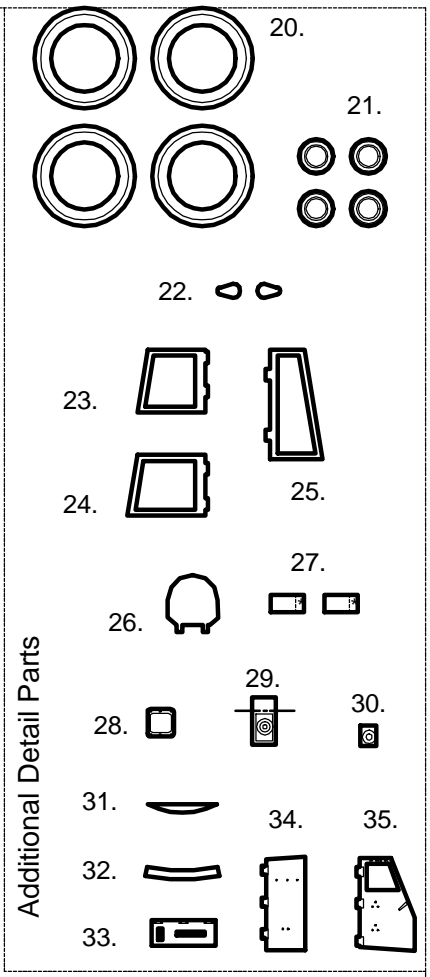

**Basic Parts**

Additional Detail Parts

**Panhard AMD 178**  
 1/72 Scale Papermodel  
 4x4 Armored Car / 1935 France

Copy right : Y's Papermodel Workshop 2003  
 Designed and modellized by Satoshi Yoshioka