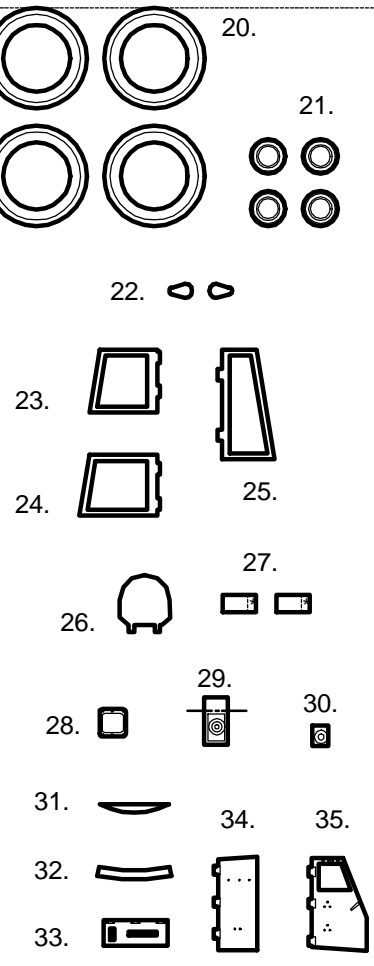

**Basic Parts**

Additional Detail Parts

**Panhard AMD 178**  
 1/72 Scale Papermodel  
 4x4 Armored Car / 1935 France

Copy right : Y's Papermodel Workshop 2003  
 Designed and modellized by Satoshi Yoshioka